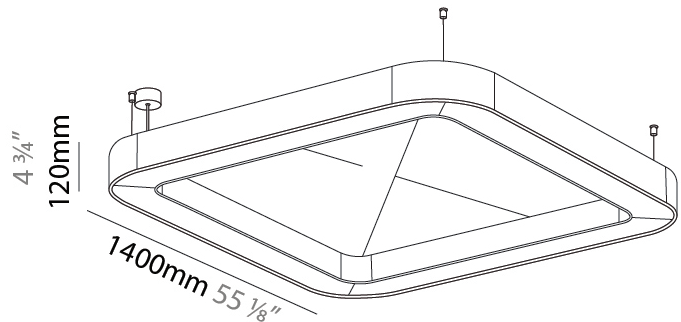

GENERAL

Series: Quantum Acoustic
Partner: Prolicht
Division: Architectural
Installation: Suspension
Product Type: Acoustic
Mounting Location: Ceiling
Light Distribution: Direct / Indirect

PHYSICAL

Shape: Round
Length (mm): 1400
Length (in): 55 7/8
Width (mm): 1400
Width (in): 55 7/8
Height (mm): 120
Height (in): 4 3/4
Diffuser: [PMMA - Opal / Micro-Prism](#)
Fixture Finish: [SSR / BKV / CWI / CRY / HAB / UFT / ITA / RUA / FTG / MYG / LOD / PUS / FRO / FUP / KIA / POP / BLS / SPG / MEY / GOH / CHC / COM / ABZ / JAG / OBR / MOS / ROR](#)
Acoustic Finish: [SFW / CYW / SEE / SYN / MTS / PMB / TTN / CYB / STO / DPE / BES / SHB / ARE / ANE / VRD / CRF](#)
Fixture Material: Aluminum
Primary Material: Acoustic
Cable Details: 2000mm / 78 3/4" or 6000mm / 236 1/4" Transparent Cable

ELECTRICAL

Lamp Type: LED (Zhaga Standard)
Input Wattage (W): 117.5
Total Output Wattage (W): 106.3
Dimming: [Tri-Mode (Non-Dimming and Phase Dimming (120Vac only) and 0-10V Dimming)](#)
Driver Included: Yes
Driver Location: Integrated
Driver Class: Class 2
Input Voltage (V): 120 - 277

LED

Color Temperature (°K): [2700 / 3000 / 3500 / 4000](#)
Max. Delivered Lumen (lm): Max 11338
Nominal Lumen (lm): Max 17519
CRI: >90 CRI
Lamp Life (hrs): 50000

OPTICAL

RATINGS AND CERTIFICATIONS

Certified By: CSA Certified to UL and CSA Standards
IP rating: IP20