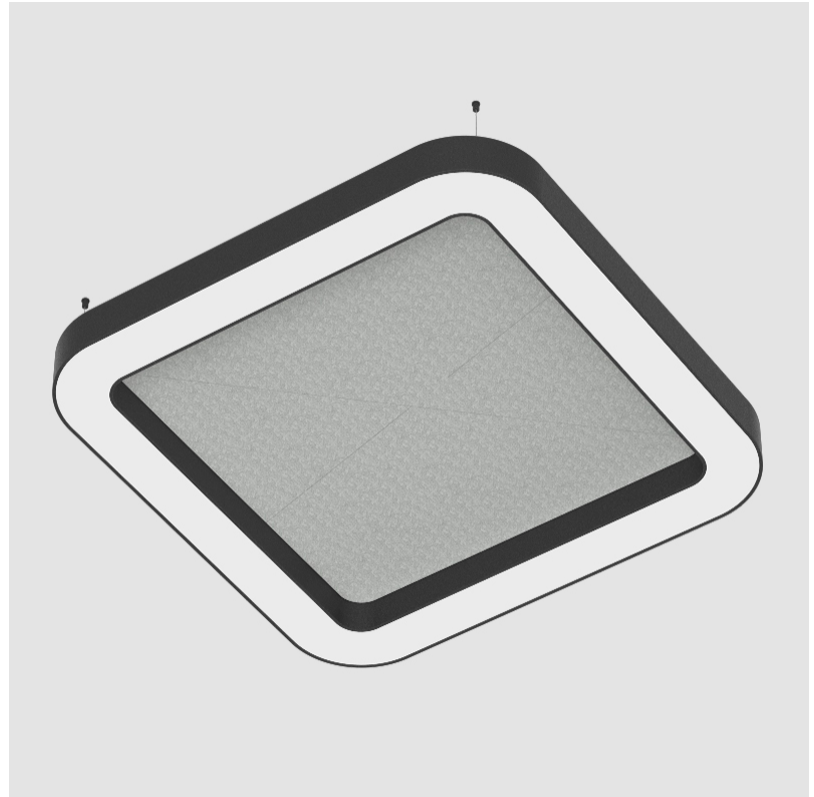

GENERAL

Series: Quantum Acoustic
Partner: Prolicht
Division: Architectural
Installation: Suspension
Product Type: Acoustic
Mounting Location: Ceiling
Light Distribution: Direct / Indirect

PHYSICAL

Shape: Round
Length (mm): 1400
Length (in): 55 7/8
Width (mm): 1400
Width (in): 55 7/8
Height (mm): 120
Height (in): 4 3/4
Diffuser: [PMMA - Opal / Micro-Prism](#)
Fixture Finish: [SSR / BKV / CWI / CRY / HAB / UFT / ITA / RUA / FTG / MYG / LOD / PUS / FRO / FUP / KIA / POP / BLS / SPG / MEY / GOH / CHC / COM / ABZ / JAG / OBR / MOS / ROR](#)
Acoustic Finish: [SFW / CYW / SEE / SYN / MTS / PMB / TTN / CYB / STO / DPE / BES / SHB / ARE / ANE / VRD / CRF](#)
Fixture Material: Aluminum
Primary Material: Acoustic
Cable Details: 2000mm / 78 3/4" or 6000mm / 236 1/4" Transparent Cable

ELECTRICAL

Lamp Type: LED (Zhaga Standard)
Input Wattage (W): 117.5
Total Output Wattage (W): 106.3
Dimming: [Tri-Mode (Non-Dimming and Phase Dimming (120Vac only) and 0-10V Dimming)](#)
Driver Included: Yes
Driver Location: Integrated
Driver Class: Class 2
Input Voltage (V): 120 - 277

LED

Color Temperature (°K): [2700 / 3000 / 3500 / 4000](#)
Max. Delivered Lumen (lm): Max 11338
Nominal Lumen (lm): Max 17519
CRI: >90 CRI
Lamp Life (hrs): 50000

OPTICAL

RATINGS AND CERTIFICATIONS

Certified By: CSA Certified to UL and CSA Standards
IP rating: IP20